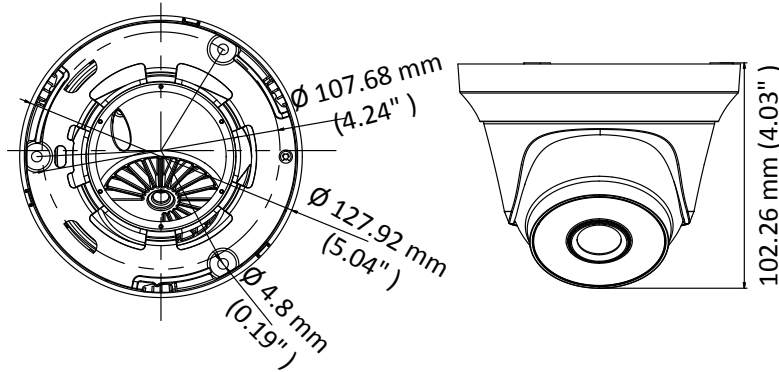

Order Model

HWT-T210-M

Dimension