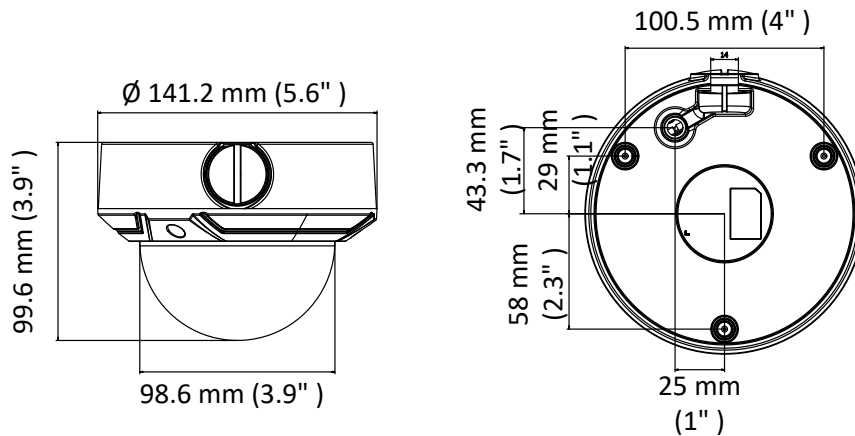

	SNMP, IGMP, 802.1X, QoS, IPv6, UDP, Bonjour
General Function	One-key reset, anti-flicker, heartbeat, mirror, password protection, privacy mask, watermark, IP address filter
API	ONVIF (PROFILE S, PROFILE G), ISAPI
Simultaneous Live View	Up to 6 channels
User/Host	Up to 32 users 3 levels: Administrator, Operator and User
Client	iVMS-4200, Hik-Connect, iVMS-5200
Web Browser	IE8+, Chrome 31.0-44, Firefox 30.0-51, Safari 8.0+
<b>Interface</b>	
Communication Interface	1 RJ45 10M/100M self-adaptive Ethernet port
Video Output (Without -Z)	1Vp-p composite output (75 Ω/BNC)
Reset Button	Yes
<b>General</b>	
Operating Conditions	-30 °C to 50 °C (-22 °F to 122 °F), humidity: 95% or less (non-condensing)
Power Supply	12 VDC ± 25%, 5.5 mm coaxial power plug PoE (802.3af, class 3)
Power Consumption and Current	-Z: 12 VDC, 0.8 A, max: 10 W; PoE: (802.3af, 36 V to 57 V), 0.4 A to 0.2 A, max: 12 W -V: 12 VDC, 0.5 A, max: 6 W; PoE: (802.3af, 36 V to 57 V), 0.3 A to 0.1 A, max: 8 W
Protection Level	IP67, IK10
Material	Metal & Plastic
Dimensions	Camera: Ø 141.2 mm × 99.6 mm (Ø 5.6" × 3.9") With package: 140 mm × 140 mm × 154 mm (5.5" × 5.5" × 6.1")
Weight	Camera: approx. 820 g (1.8 lb.) With package: approx. 1200 g (2.6 lb.)

## Available Models

HWI-D640H-V (2.8 mm to 12 mm), HWI-D640H-Z (2.8 mm to 12 mm)

## Dimension