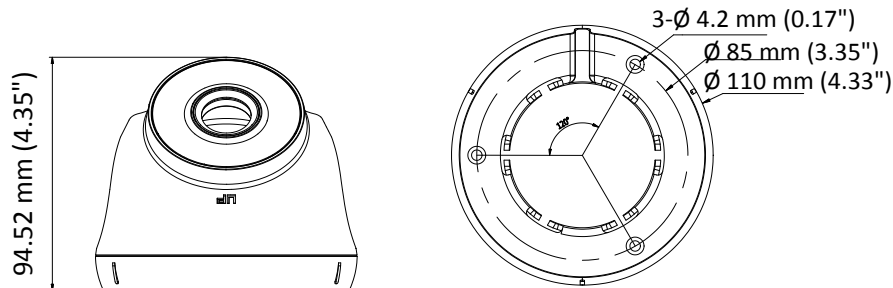

### Key Features

- 4 MP high-performance CMOS
- 2560 × 1440 resolution
- 2.8 mm, 3.6 mm, 6 mm fixed lens
- Day/Night switch
- EXIR 2.0, smart IR, up to 40 m IR distance
- 4 in 1 video output (switchable TVI/AHD/CVI/CVBS)
- IP66

## Specifications

<b>Camera</b>	
Image Sensor	4 MP CMOS image sensor
Signal System	PAL/NTSC
Resolution	2560 (H) × 1440 (V)
Min. Illumination	0.01 Lux@(F1.2, AGC ON), 0 Lux with IR
Shutter Time	1/25 (1/30) s to 1/50,000 s
Lens	2.8 mm, 3.6 mm, 6 mm
Horizontal Field of View	100.2° (2.8 mm), 88° (3.6 mm), 56.9° (6 mm)
Lens Mount	M12
Day & Night	IR cut filter
Angle Adjustment	Pan: 0° to 360°, Tilt: 0° to 75°, Rotation: 0° to 360°
Synchronization	Internal synchronization
Video Frame Rate	PAL: 1080p@25fps, 4 MP@25fps NTSC: 1080p@30fps, 4 MP@30fps
<b>Menu</b>	
AGC	High/Medium/Low/Off
D/N Mode	Auto/Color/BW (Black and White)
BLC	Support
DWDR	Support
Language	English
Functions	Brightness, Sharpness, DNR, Mirror, Smart IR
<b>Interface</b>	
Video Output	1 HD analog output
Switch Button	TVI/AHD/CVI/CVBS
<b>General</b>	
Operating Conditions	-40 °C to 60 °C (-40 °F to 140 °F), Humidity: 90% or less (non-condensation)
Power Supply	12 VDC ±15%
Power Consumption	Max. 4 W
Protection Level	IP66
Material	Plastic
IR Range	Up to 40 m
Dimensions	∅ 110 mm × 94.52 mm (∅ 4.33" × 4.35")
Weight	225 g (0.50 lb.)

## Dimension