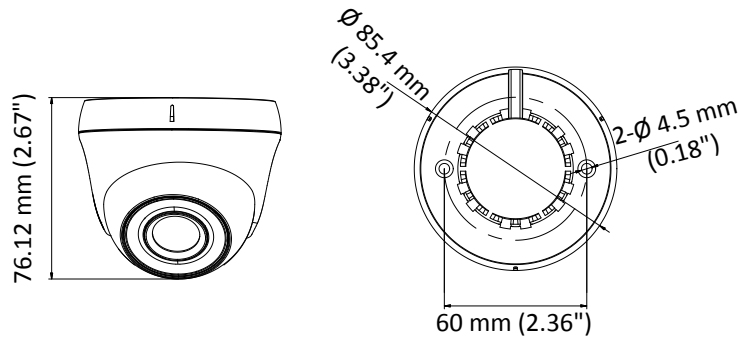

### Key Features

- 2 MP high-performance CMOS
- 1920 × 1080 resolution
- 2.8 mm, 3.6 mm, 6 mm fixed focal lens
- Day/Night switch
- EXIR 2.0, smart IR, up to 20 m IR distance
- 4 in 1 video output (switchable TVI/AHD/CVI/CVBS)
- IP66

## Specifications

<b>Camera</b>	
Image Sensor	2 MP CMOS image sensor
Signal System	PAL/NTSC
Effective Pixels	1920 (H) × 1080 (V)
Min. Illumination	0.01 Lux@(F1.2, AGC ON), 0 Lux with IR
Shutter Time	1/25 (1/30) s to 1/50,000 s
Lens	2.8 mm, 3.6 mm, 6 mm
Horizontal Field of View	103° (2.8 mm), 80.7° (3.6 mm), 50.1° (6 mm)
Lens Mount	M12
Day & Night	IR cut filter
Angle Adjustment	Pan: 0° to 360°, Tilt: 0° to 75°, Rotation: 0° to 360°
Synchronization	Internal synchronization
Video Frame Rate	PAL: 1080p@25fps NTSC: 1080p@30fps
<b>Menu</b>	
AGC	High/Medium/Low/Off
D/N Mode	Auto/Color/BW (Black and White)
BLC	Support
DWDR	Support
Language	English
Functions	Brightness, Sharpness, DNR, Mirror, Smart IR
<b>Interface</b>	
Video Output	1 HD analog output
Switch Button	TVI/AHD/CVI/CVBS
<b>General</b>	
Operating Conditions	-40 °C to 60 °C (-40 °F to 140 °F), Humidity: 90% or less (non-condensation)
Power Supply	12 VDC ±15%
Power Consumption	Max. 4 W
Protection Level	IP66
Material	Enclosure: Plastic Main Body: Metal Mounting Base: Plastic
IR Range	Up to 20 m
Dimensions	∅ 85.4 mm × 76.12 mm (∅ 3.38" × 2.67")
Weight	190 g (0.42 lb.)

## Dimension