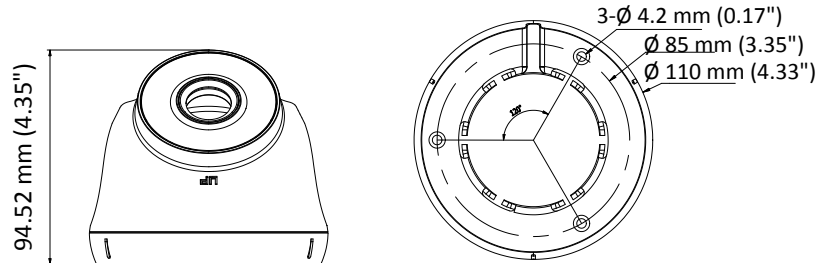

### Key Features

- 1 MP high-performance CMOS
- 1280 × 720 resolution
- 2.8 mm, 3.6 mm, 6 mm fixed focal lens
- Day/Night switch
- EXIR 2.0, smart IR, up to 40 m IR distance
- 4 in 1 video output (switchable TVI/AHD/CVI/CVBS)
- IP66

## Specifications

<b>Camera</b>	
Image Sensor	1 MP CMOS image sensor
Signal System	PAL/NTSC
Effective Pixels	1280 (H) × 720 (V)
Min. Illumination	0.01 Lux@(F1.2, AGC ON), 0 Lux with IR
Shutter Time	1/25 (1/30) s to 1/50,000 s
Lens	2.8 mm, 3.6 mm, 6 mm
Horizontal Field of View	92° (2.8 mm), 70.9° (3.6 mm), 56.7° (6 mm)
Lens Mount	M12
Day & Night	IR cut filter
Angle Adjustment	Pan: 0° to 360°, Tilt: 0° to 75°, Rotation: 0° to 360°
Synchronization	Internal synchronization
Video Frame Rate	PAL: 720p@25fps NTSC: 720p@30fps
<b>Menu</b>	
AGC	High/Middle/Low/Off
D/N Mode	Smart/Color/BW (Black and White)
BLC	Support
DWDR	Support
Language	English, Chinese
Functions	Sharpness, Contrast, Color Gain, DNR
<b>Interface</b>	
Video Output	1 HD analog output
Switch Button	TVI/AHD/CVI/CVBS
<b>General</b>	
Operating Conditions	-40 °C to 60 °C (-40 °F to 140 °F), Humidity: 90% or less (non-condensation)
Power Supply	12 VDC ±15%
Power Consumption	Max. 4 W
Protection Level	IP66
Material	Plastic
IR Range	Up to 40 m
Dimensions	∅ 110 mm × 94.52 mm (∅ 4.33" × 4.35")
Weight	240 g (0.53 lb.)

## Dimension