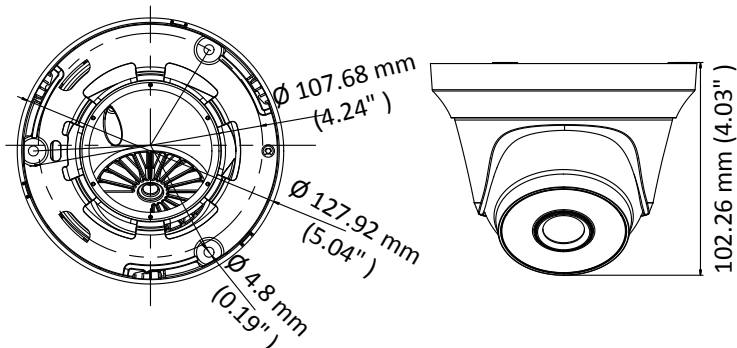

HWT-T220-M

Dimension