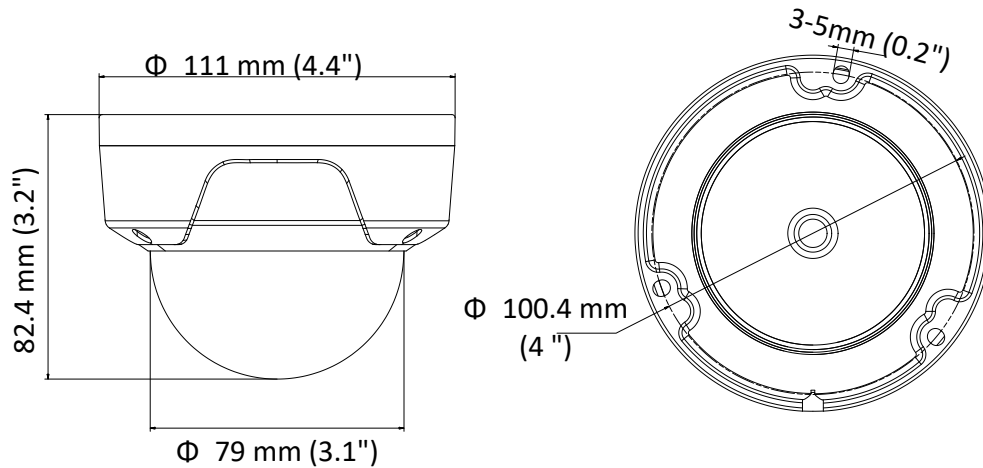

Available Models

HWI-D120(2.8 mm), HWI-D120 (4 mm)

Dimension

Accessory

Distributed by

HIKVISION®
HiWatch Series

Headquarters

No.555 Qianmo Road, Binjiang District,
Hangzhou 310051, China
T +86-571-8807-5998
overseasbusiness@hikvision.com

Hikvision USA
T +1-909-895-0400
sales.usa@hikvision.com

Hikvision Europe
T +31-23-55-42-770
info.eu@hikvision.com

Hikvision Middle East
T +971-4-8816086
salesme@hikvision.com

Hikvision Russia
T +7-495-669-67-99
saleru@hikvision.com

Hikvision India
T +91-22-28469900
sales@pramahikvision.com

Hikvision Italy
T +39-0438-6902
info.it@hikvision.com

Hikvision France
T +33(0)1-85-330-450
info.fr@hikvision.com

Hikvision Spain
T +34-91-737-16-55
info.es@hikvision.com

Hikvision Poland
T +48-22-460-01-50
poland@hikvision.com

Hikvision UK
T +01628-902140
support.uk@hikvision.com

Hikvision Singapore
T +65-6684-4718
sg@hikvision.com

Hikvision Oceania
T +61-2-8599-4233
salesau@hikvision.com

Hikvision Canada
T +1-909-895-0400
sales.usa@hikvision.com

Hikvision Korea
T +82-31-731-8841
sales.korea@hikvision.com

Hikvision Brazil
T +55 11 3318-0050
Latam.support@hikvision.com

Hikvision Africa
T +27 (10) 0351172
sate.africa@hikvision.com

Hikvision Hong Kong
T +852-2151-1761