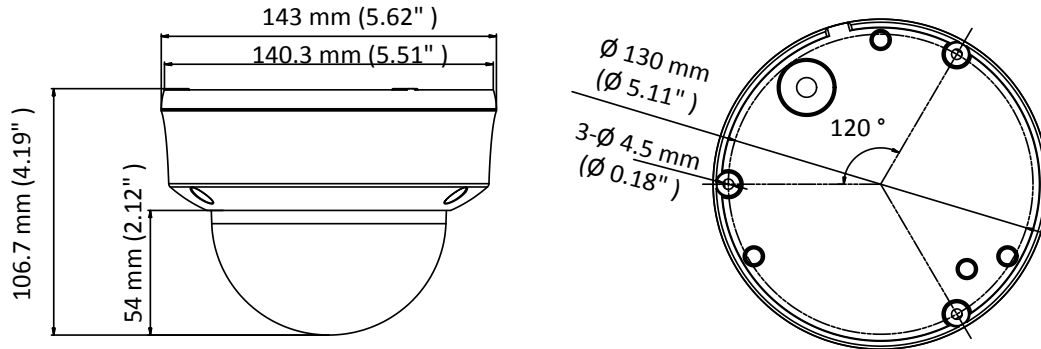

Order Model

HWT-D320-VF

Dimension

Accessories

Distributed by