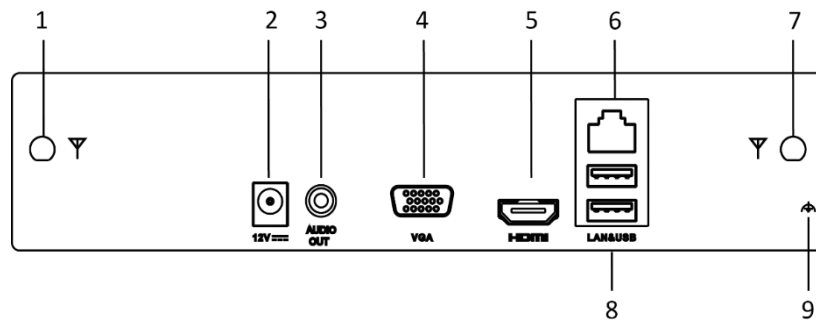

Specifications

Kit model		HWK-N4142B-MH/W
NVR model		HWN-2104MH-W
Camera model		4 * HWI-B120-D/W(EU)(T)
NVR		
Video input	IP Video input	4-ch, up to 4MP resolution
Network	Incoming bandwidth	50 Mbps
	Outgoing bandwidth	40 Mbps
Video output	Recording resolution	4 MP/3 MP/1080P/1.3 MP/720P
	HDMI/VGA output resolution	1-ch, resolution: 1920 × 1080/60Hz, 1280 × 1024/60Hz, 1280 × 720/60Hz, 1024 × 768/60Hz
Decoding	Synchronous playback	4-ch
	Capability	2-ch@1080p / 1-ch@4 MP
Hard disk	SATA	1 SATA interface
	Capacity	Up to 6 TB capacity for each disk
Wireless parameters	Frequency band	2.4 GHz
	Antenna structure	2 x 2MIMO
	Transmission speed	144 Mbps
	Transmission standard	IEEE 802.11b/g/n
External interface	Network interface	1, RJ45 10M/100M Ethernet interface
	USB interface	Rear panel: 2 × USB 2.0
Camera		
Image sensor		1/2.8" progressive scan CMOS
Min. Illumination		Color: 0.01 Lux @(F1.2, AGC ON), 0.028Lux @(F2.0, AGC ON)
Lens	2.8 mm	
	114.5°(H), 62°(V)	
3-Axis Adjustment		Pan: 0° to 360°, tilt: -90° to 90°, rotation: 0° to 90°
Video Compression		Main stream: H.264 Sub stream: H.264/MJPEG
Protection level		IP66
IR range		Up to 30 m
Wireless Standards		IEEE 802.11b/g/n
Frequency Range		2.4 GHz to 2.4835 GHz
Channel Bandwidth		20 MHz/40 MHz
Protocols		802.11b: CCK, DQPSK, DBPSK 802.11g/n: 64-QAM, 16-QAM, QPSK, BPSK
Security		64/128-bit WEP, WPA/WPA2, WPA-PSK/WPA2-PSK
Transfer Rates		11b: 11 Mbps, 11g: 54 Mbps, 11n: up to 150 Mbps
Wireless Range		Up to 50 m (The performance varies based on actual environment)
Kit		
Accessories	Network cable	1pcs RJ45,Cat5e UTP,2m,Connect NVR and Switch
	HDMI Cable	1pcs HDMI cable, 2m, black
Hard Drive		Pre-installed with Western Digital WD10PURX-78
Dimension (W × D × H)		415 x 225 x 325 mm

Physical Interfaces

Index	Description	Index	Description
1	Wifi Antenna	6	LAN Network Interface
2	Power supply	7	Wi-Fi antenna
3	Audio out	8	USB
4	VGA Interface	9	Ground
5	HDMI interface		

Available Model