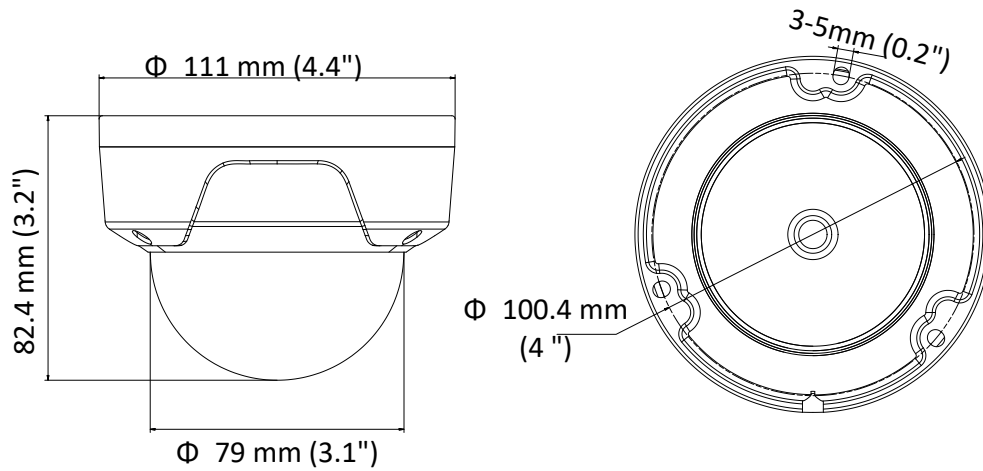

Simultaneous Live View	Up to 6 channels
User/Host	Up to 32 users 3 levels: Administrator, Operator and User
Client	iVMS-4200, Hik-Connect, iVMS-5200
Web Browser	IE8+, Chrome 31.0-44, Firefox 30.0-51, Safari 8.0+
<b>Interface</b>	
Communication Interface	1 RJ45 10M/100M self-adaptive Ethernet port
Reset Button	Yes
<b>General</b>	
Operating Conditions	-30 °C to 50 °C (-22 °F to 122 °F), humidity: 95% or less (non-condensing)
Power Supply	12 VDC ± 25%, 5.5 mm coaxial power plug PoE (802.3af, class 3)
Power Consumption and Current	12 VDC, 0.5 A, Max: 5.5 W PoE: (802.3af, 36 V to 57 V), 0.2 A to 0.1 A, Max: 7 W
Ingress Protection	IP67, IK10
Material	Metal & Plastic
Dimensions	Camera: Ø 111 mm × 82.4 mm (Ø 4.4" × 3.2") With package: 134 mm × 134 mm × 108 mm (5.3" × 5.3" × 4.3")
Weight	Camera: approx. 410 g (0.9 lb.) With package: approx. 610 g (1.3 lb.)

## Dimension