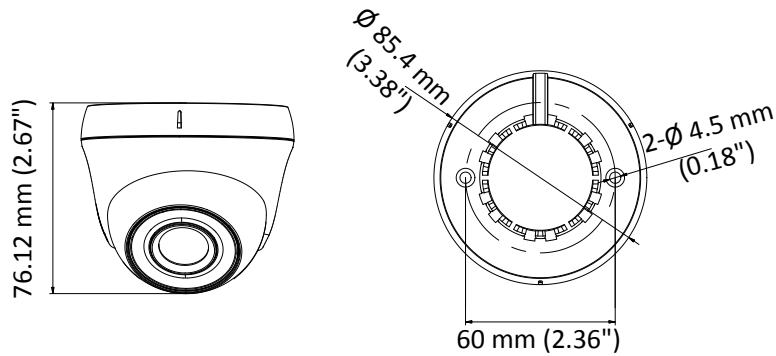

Order Model

HWT-T120-P

Dimension