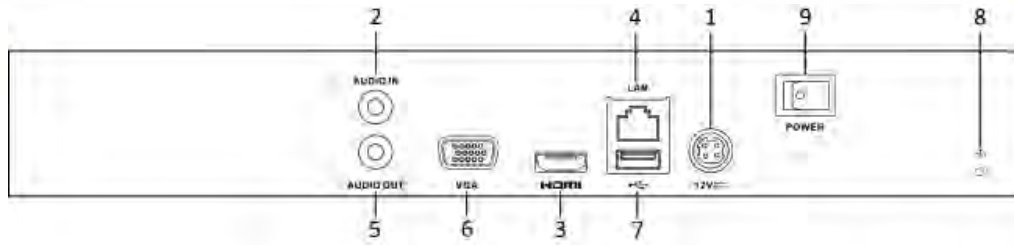

Dimensions

Index	Description	Index	Description
1	Power Supply	6	VGA Interface
2	Audio In	7	USB Interface
3	HDMI Interface	8	Ground
4	LAN Network Interface	9	Power Switch
5	Audio Out		

Specifications

Model	HWN-4216MH	
Video/Audio input	IP video input	16-ch Up to 8 MP resolution
	Two-way audio	1-ch, RCA (2.0 Vp-p, 1 k Ω)
Network	Incoming bandwidth	160 Mbps
	Outgoing bandwidth	80 Mbps
Video/Audio output	Recording resolution	8 MP/6 MP/5 MP/4 MP/3 MP/1080p/UXGA /720p/VGA/4CIF/DCIF/ 2CIF/CIF/QCIF
	HDMI output resolution	1-ch, 4K (3840 × 2160)/30Hz, 1920 × 1080p/60Hz, 1600 × 1200/60Hz, 1280 × 1024/60Hz, 1280 × 720/60Hz, 1024 × 768/60Hz
	VGA output resolution	1-ch, 1920 × 1080p/60Hz, 1280 × 1024/60Hz, 1280 × 720/60Hz, 1024 × 768/60Hz
	Audio output	1-ch, RCA (Linear, 1 KΩ)
Decoding	Decoding format	H.265/H.265+/H.264/H.264+/MPEG4
	Live view / Playback resolution	8 MP/6 MP/5 MP/4 MP/3 MP/1080p/UXGA /720p/VGA/4CIF/DCIF/ 2CIF/CIF/QCIF
	Synchronous playback	16-ch
	Capability	1-ch @ 8 MP / 4-ch @ 1080p
Network management	Network protocols	TCP/IP, DHCP, Hik-Connect, DNS, DDNS, NTP, SADP, SMTP, NFS, iSCSI, UPnP™, HTTPS
Hard disk	SATA	2 SATA interfaces
	Capacity	Up to 6TB capacity for each disk
External interface	Network interface	1, RJ-45 10/100/1000 Mbps self-adaptive Ethernet interface
	USB interface	2 × USB 2.0
General	Power supply	12 VDC
	Power	≤ 40W
	Consumption (without hard disk)	≤ 15W
	Working temperature	-10 to +55° C (+14 to +131° F)
	Working humidity	10 to 90 %
	Chassis	1U chassis
	Dimensions (W × D × H)	385 × 315 × 52 mm (15.2"× 12.4" × 2.0")
Weight(without hard disk)	≤ 1 kg (2.2 lb)	