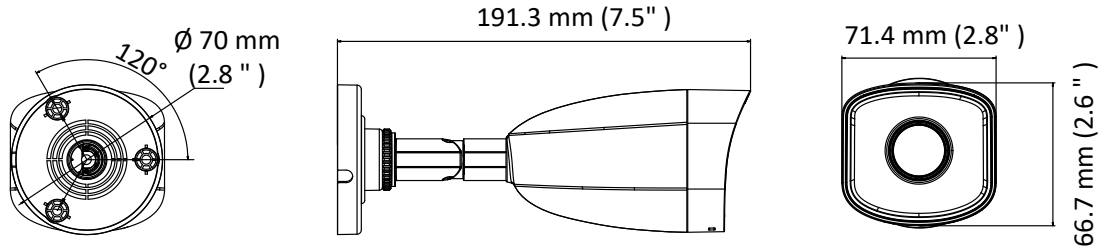

#### Key Features

- 1/3" progressive scan CMOS
- 2560 × 1440@20fps
- 2.8 mm/4 mm fixed lens
- H.265+, H.265, H.264+, H.264
- Dual stream
- Digital WDR (Wide Dynamic Range)
- 3D DNR (Digital Noise Reduction)
- Up to 30 m IR range
- PoE (Power over Ethernet)
- IP67

Simultaneous Live View	Up to 6 channels
User/Host	Up to 32 users 3 levels: Administrator, Operator, and User
Client	iVMS-4200, Hik-Connect, iVMS-5200
Web Browser	IE8+, Chrome 31.0-44, Firefox 30.0-51, Safari 8.0+
<b>Interface</b>	
Communication Interface	1 RJ45 10M/100M self-adaptive Ethernet port
<b>General</b>	
Operating Conditions	-30 °C to 50 °C (-22 °F to 122 °F), humidity: 95% or less (non-condensing)
Power Supply	12 VDC ± 25%, 5.5 mm coaxial power plug PoE (802.3af, class 3)
Power Consumption and Current	12 VDC, 0.4 A, Max: 5 W PoE: (802.3af, 36 V to 57 V), 0.2 A to 0.1 A, Max: 6.5 W
Protection Level	IP67
Material	Metal & Plastic
Dimensions	Camera: Ø 70 mm × 191.3mm (Ø 2.8" × 7.5") With package: 216 mm × 121 mm × 118 mm (8.5" × 4.8" × 4.6")
Weight	Camera: approx. 280 g (0.6 lb.) With package: approx: 530 g (1.2 lb.)

## Dimension