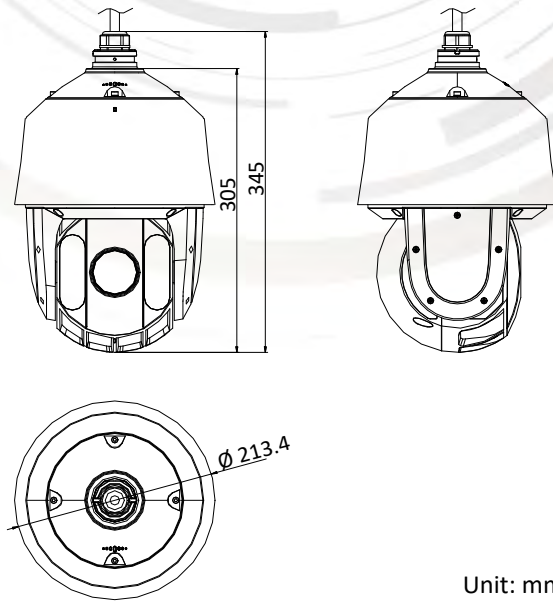

Dimensions

Unit: mm

Available Model

- HWP-N5225IH-AE