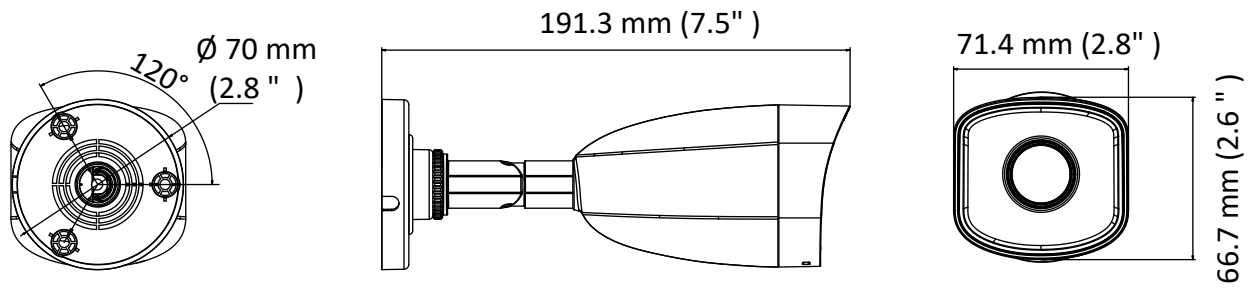

Dimension

Accessory

Distributed by

HIKVISION®
HiWatch Series

Headquarters

No.555 Qianmo Road, Binjiang District,
Hangzhou 310051, China
T +86-571-8807-5998
overseasbusiness@hikvision.com

Hikvision USA
T +1-909-895-0400
sales.usa@hikvision.com

Hikvision Europe
T +31-23-55-42-770
info.eu@hikvision.com

Hikvision Middle East
T +971-4-8816086
salesme@hikvision.com

Hikvision Russia
T +7-495-669-67-99
saleru@hikvision.com

Hikvision India
T +91-22-28469900
sales@pramahikvision.com

Hikvision Italy
T +39-0438-6902
info.it@hikvision.com

Hikvision France
T +33(0)1-85-330-450
info.fr@hikvision.com

Hikvision Spain
T +34-91-737-16-55
info.es@hikvision.com

Hikvision Poland
T +48-22-460-01-50
poland@hikvision.com

Hikvision UK
T +01628-902140
support.uk@hikvision.com

Hikvision Singapore
T +65-6684-4718
sg@hikvision.com

Hikvision Oceania
T +61-2-8599-4233
salesau@hikvision.com

Hikvision Canada
T +1-909-895-0400
sales.usa@hikvision.com

Hikvision Korea
T +82-31-731-8841
sales.korea@hikvision.com

Hikvision Brazil
T +55 11 3318-0050
Latam.support@hikvision.com

Hikvision Africa
T +27 (11) 0351172
sale.africa@hikvision.com

Hikvision Hong Kong
T +852-2151-1761