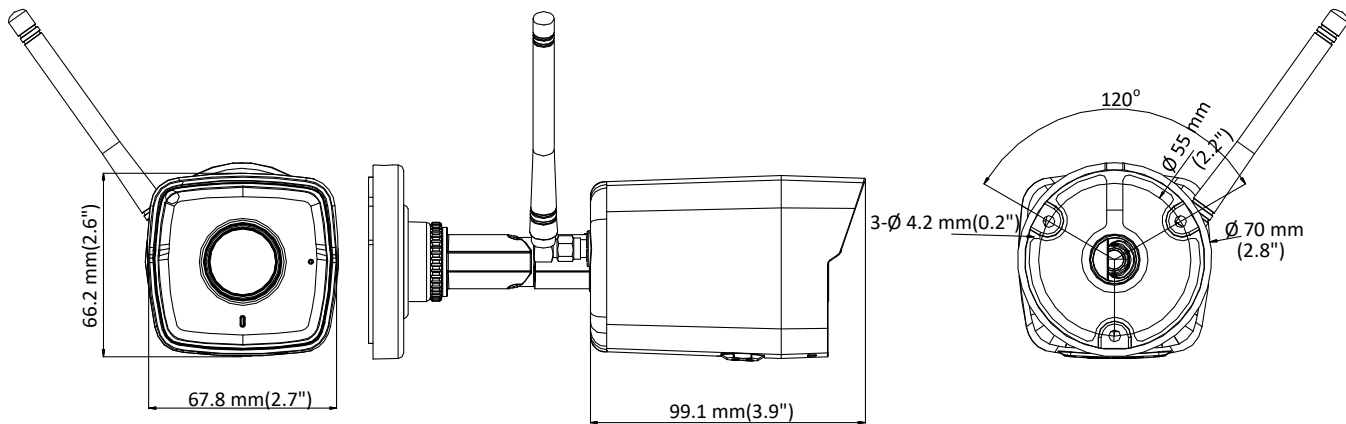

HIKVISION®

HiWatch Series

HWI-B120-D/W

2 MP IR Fixed Bullet Wi-Fi Network Camera

Key Features

- 1/2.8" progressive scan CMOS
- 1920 × 1080@30fps
- 2.8 mm fixed lens
- Color: 0.01 Lux @ (F1.2, AGC ON), 0.028 Lux @ (F2.0, AGC ON)
- 3D DNR
- Up to 30 m IR range
- Built-in Wi-Fi
- Mobile monitoring via Hik-Connect
- IP66

General Function	Anti-flicker, heartbeat, mirror, password protection, privacy mask, watermark
Firmware Version	V5.5.71
API	ISAPI
Simultaneous Live View	Up to 6 channels
User/Host	Up to 32 users 3 levels: Administrator, Operator and User
Client	iVMS-4200, iVMS-4500, iVMS-5200, Hik-connect
Web Browser	IE8+, Chrome 31.0-44, Firefox 30.0-51, Safari 8.0+
Interface	
Communication Interface	1 RJ45 10M/100M self-adaptive Ethernet port
Audio	1 Built-in mic, mono sound
Wi-Fi	
Wireless Standards	IEEE 802.11b/g/n
Frequency Range	2.4 GHz to 2.4835 GHz
Channel Bandwidth	20 MHz/40 MHz
Protocols	802.11b: CCK, DQPSK, DBPSK 802.11g/n: 64-QAM, 16-QAM, QPSK, BPSK
Security	64/128-bit WEP, WPA/WPA2, WPA-PSK/WPA2-PSK
Transfer Rates	11b: 11 Mbps, 11g: 54 Mbps, 11n: up to 150 Mbps
Wireless Range	Up to 50 m (The performance varies based on actual environment)
Audio	
Environment Noise Filtering	Yes
Audio Sampling Rate	8 kHz/16 kHz
General	
Operating Conditions	-30 °C to +60 °C (-22°F to +140 °F), Humidity 95% or less (non-condensing)
Power Supply	12 VDC ± 25%, 5.5 mm coaxial power plug
Power Consumption and Current	12 VDC, 0.4 A, max. 5 W
Ingress Protection	IP66
Material	Front cover: metal, back cover: plastic
Dimensions	Camera: 99 mm × 68 mm × 66 mm (3.9" × 2.7" × 2.6") With package: 172 mm × 110 mm × 99 mm (6.8" × 4.3" × 3.9")
Weight	Camera: 272 g (0.6 lb.) With package: 517 g (1.1 lb.)

Available Model

HWI-B120-D/W (2.8mm)

Dimension

Accessory

DS-1280ZJ-XS
Junction Box

Distributed by

HIKVISION[®]
HiWatch Series

Headquarters