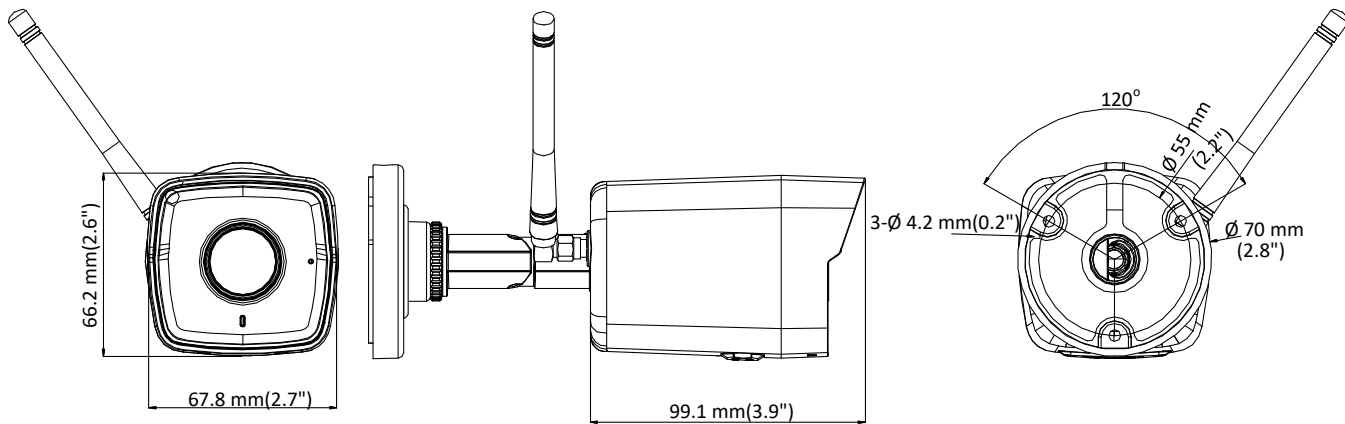

Dimension

Accessory

Distributed by

HIKVISION®
HiWatch Series

Headquarters
No.555 Qianmo Road, Binjiang District,
Hangzhou 310051, China
T +86-571-8807-5998
overseasbusiness@hikvision.com

Hikvision USA
T +1-909-895-0400
sales.usa@hikvision.com

Hikvision Italy
T +39-0438-6902
info.it@hikvision.com

Hikvision Singapore
T +65-6684-4718
sg@hikvision.com

Hikvision Africa
T +27 (10) 0351172
sale.africa@hikvision.com

Hikvision Europe
T +31-23-55-42-770
info.eu@hikvision.com

Hikvision France
T +33(0)1-85-330-450
info.fr@hikvision.com

Hikvision Oceania
T +61-2-8599-4233
salesau@hikvision.com

Hikvision Hong Kong
T +852-2151-1761

Hikvision Middle East
T +971-4-8816086
salesme@hikvision.com

Hikvision Spain
T +34-91-737-16-55
info.es@hikvision.com

Hikvision Canada
T +1-909-895-0400
sales.usa@hikvision.com

Hikvision Russia
T +7-495-669-67-99
saleru@hikvision.com

Hikvision Poland
T +48-22-460-01-60
poland@hikvision.com

Hikvision Korea
T +82-31-731-8841
sales.korea@hikvision.com

Hikvision India
T +91-22-28469900
sales@pramahikvision.com

Hikvision UK
T +01628-902140
support.uk@hikvision.com

Hikvision Brazil
T +55 11 3318-0050
Latam.support@hikvision.com